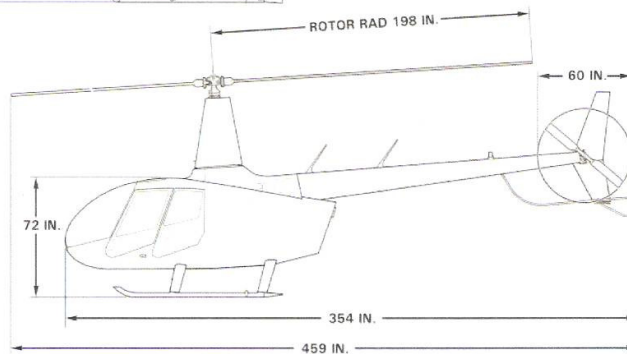

ROBINSON HELICOPTER COMPANY

2901 Airport Drive • Torrance, CA • 90505 • USA • Phone: 310-539-0508 • Fax: 310-539-5198 • www.robinsonheli.com