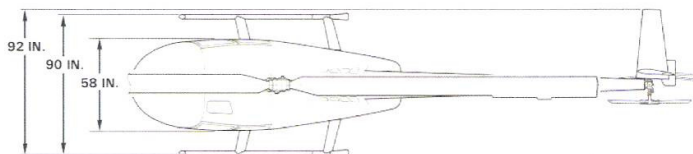

ROBINSON HELICOPTER COMPANY

2901 Airport Drive • Torrance, CA • 90505 • USA • Phone: 310-539-0508 • Fax: 310-539-5198 • www.robinsonheli.com