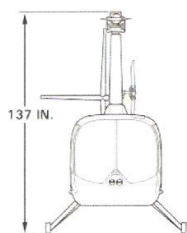

ROBINSON HELICOPTER COMPANY

2901 Airport Drive • Torrance, CA • 90505 • USA • Phone: 310-539-0508 • Fax: 310-539-5198 • www.robinsonheli.com